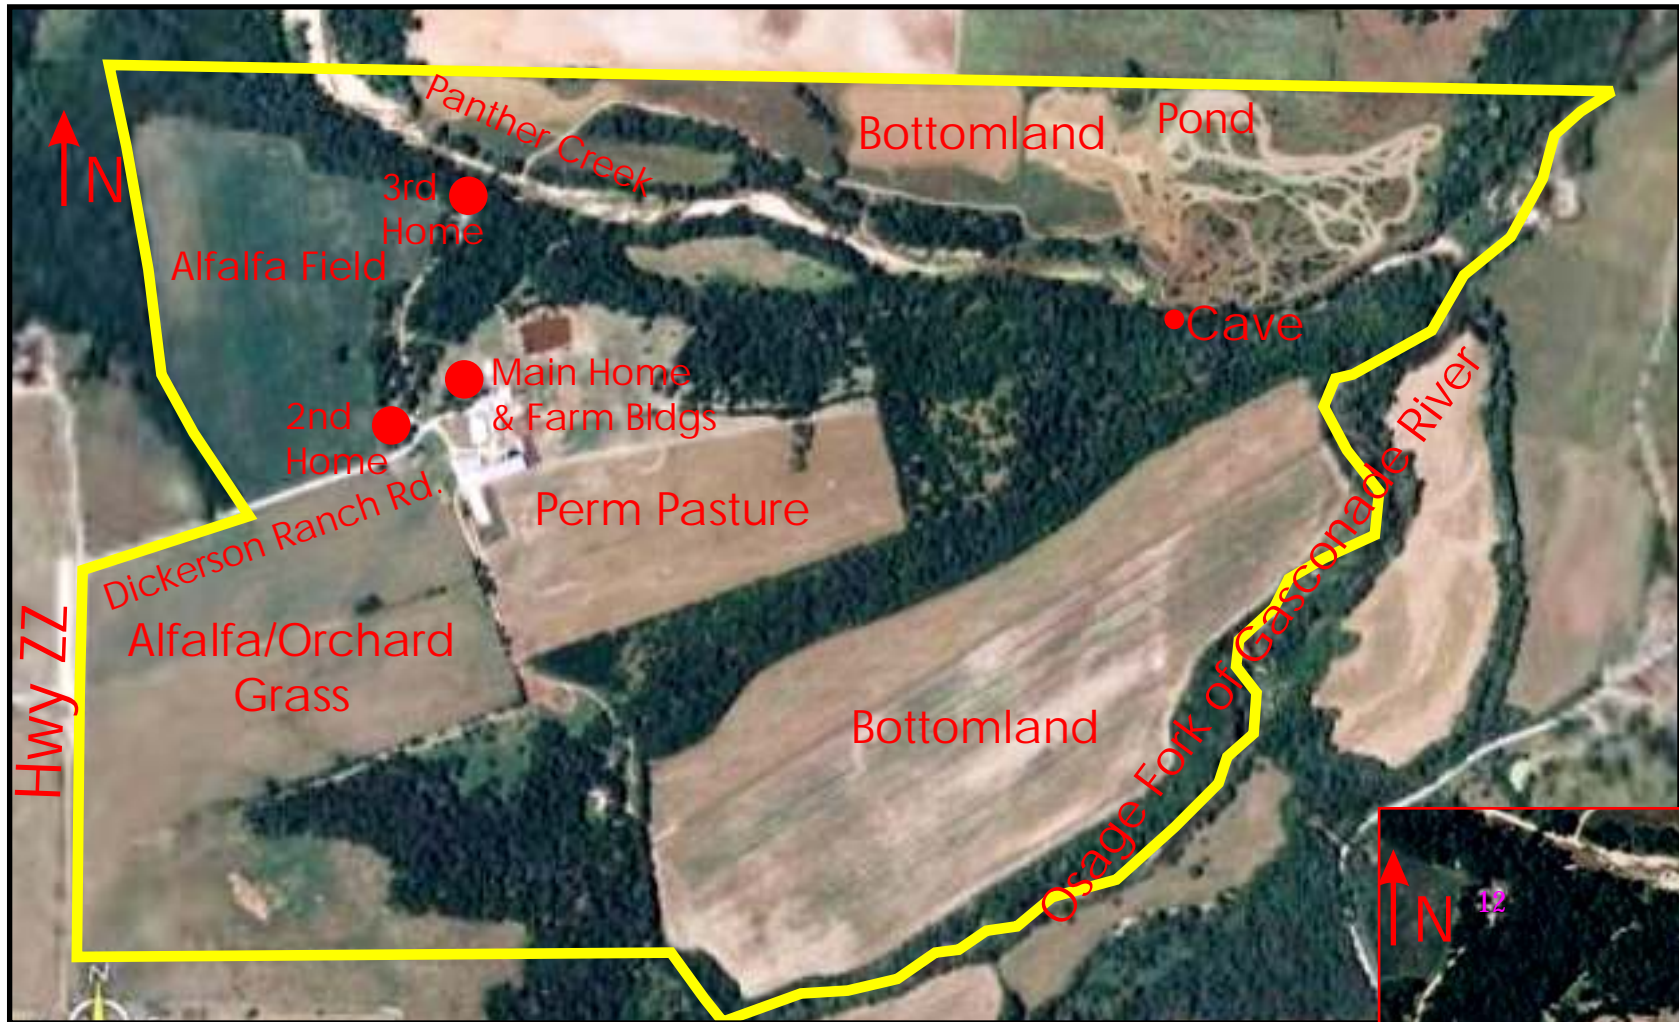

493 Dickerson Ranch Road
Conway, MO

MLS 721172

Inset Legend