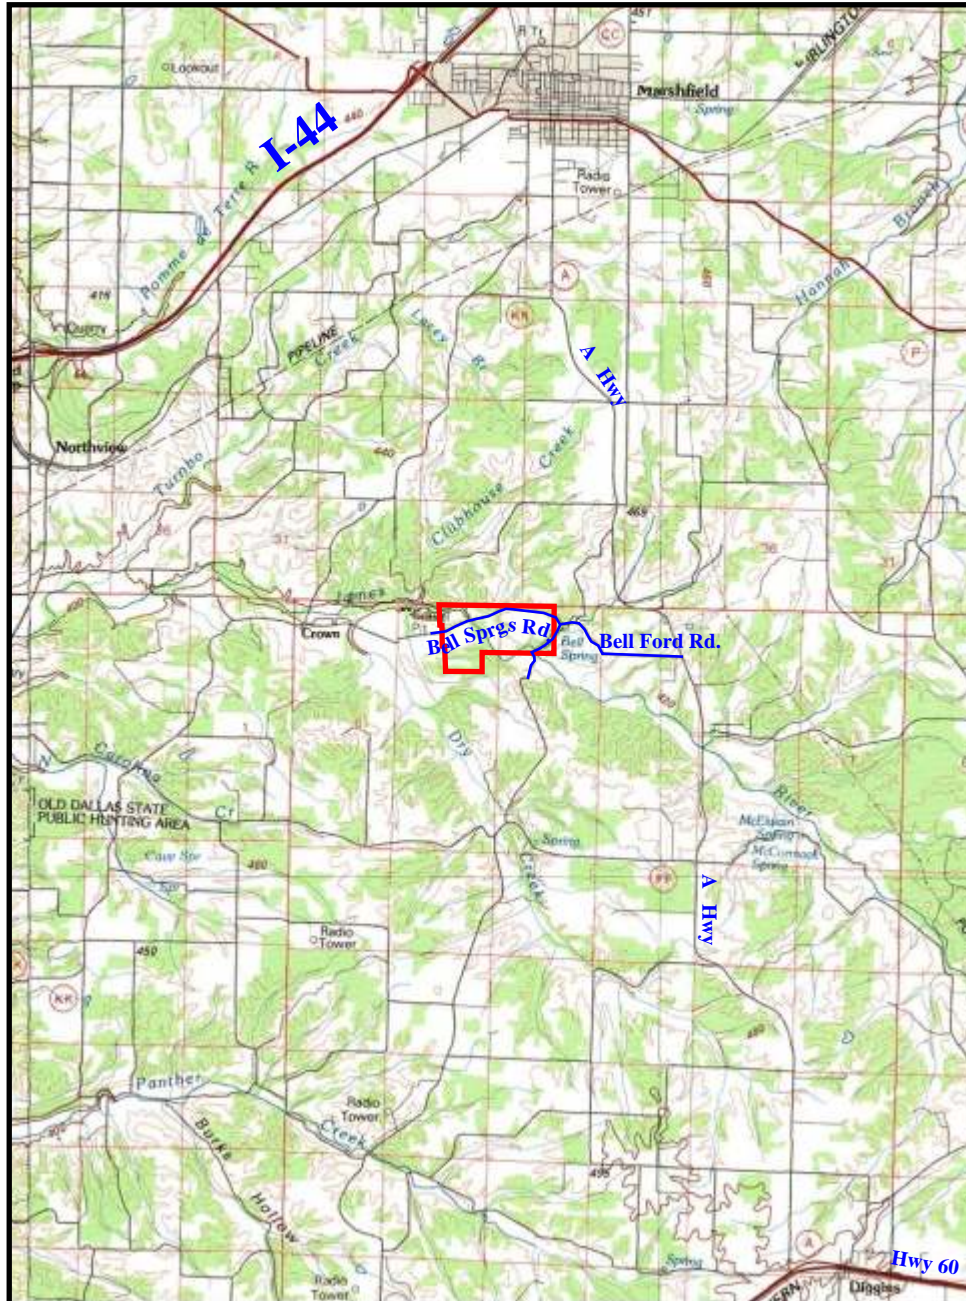

MLS 610813
MSL 610815
Bell Springs Rd, Marshfield, MO

Directions to Property:

From Marshfield: Take Hwy A south out of Marshfield 5 3/4 miles to Bell Ford Rd. Right on Bell Ford 1.3 miles to Bell Springs Rd. Right on Bell Springs Road approximately 1/10 mile to property on both sides of road.

From Hwy 60: Take Hwy A north 6 1/2 miles to Bell Ford Rod. Left on Bell Ford 1.3 miles to Bell Springs Rd. Right on Bell Springs Road approximately 1/10 mile to property on both sides of road.