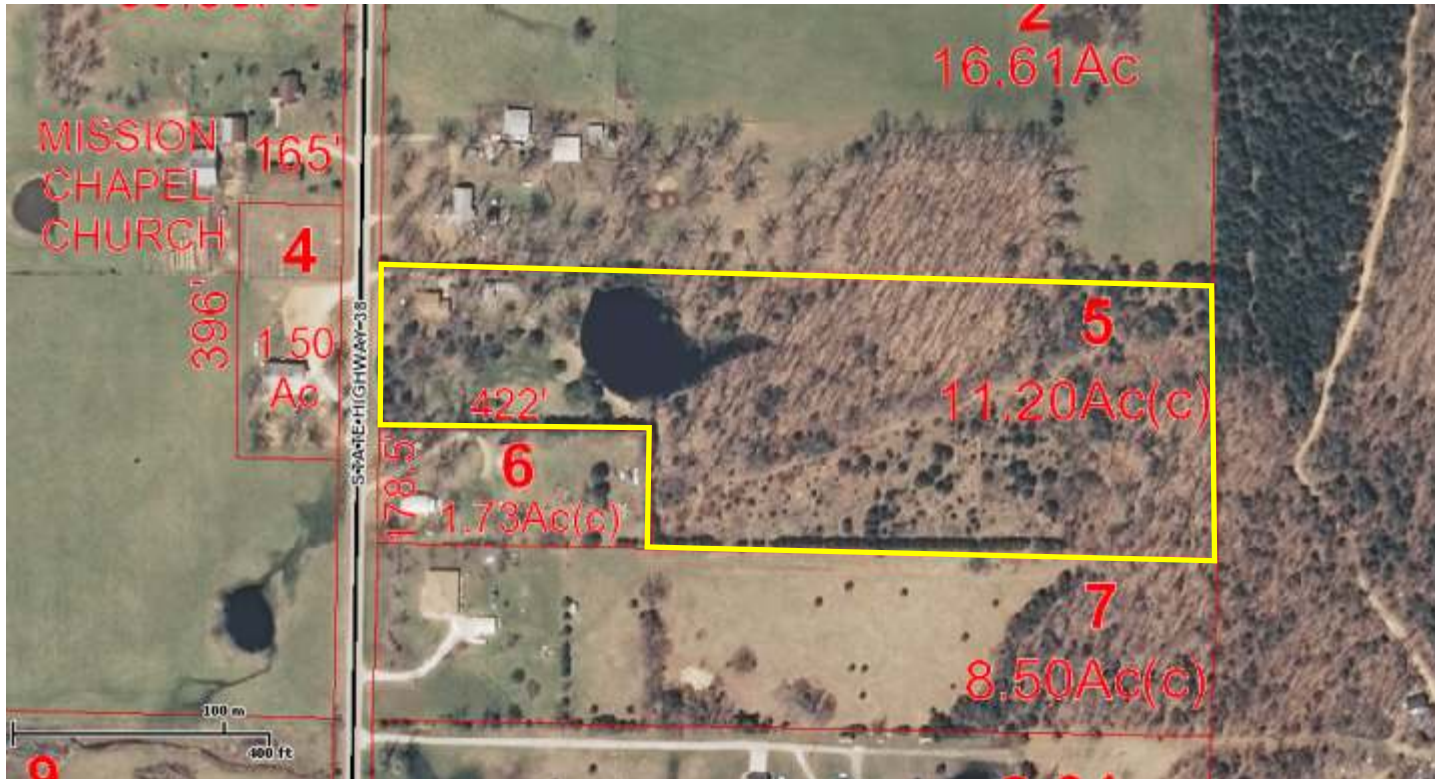

# Great Property to Build On!

## 11.2 Acres

2BR home on property sells As-Is

MLS 1112629

Susan Case  
417-859-3204 (office)  
417-844-2095 (cell)