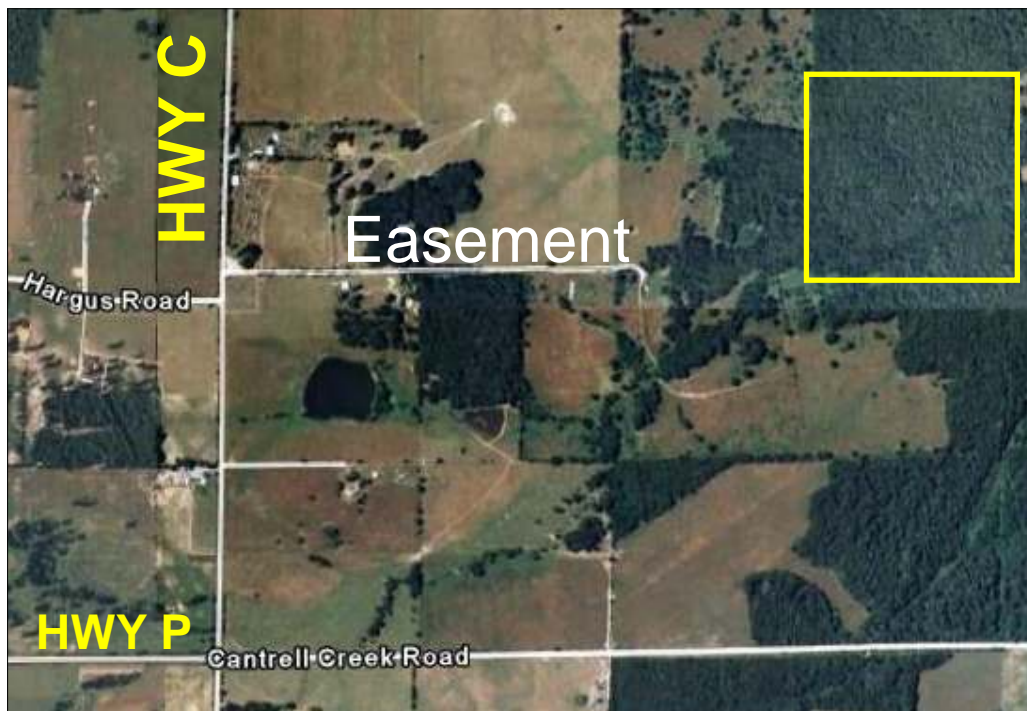

MLS 1008512

42 +/- Acres

*located off Hwy C
north of Seymour, MO*

Real Estate & Auction Services

Hoover Case

859-3204 Office

844-6020 Cell

www.caserealestatecompany.com