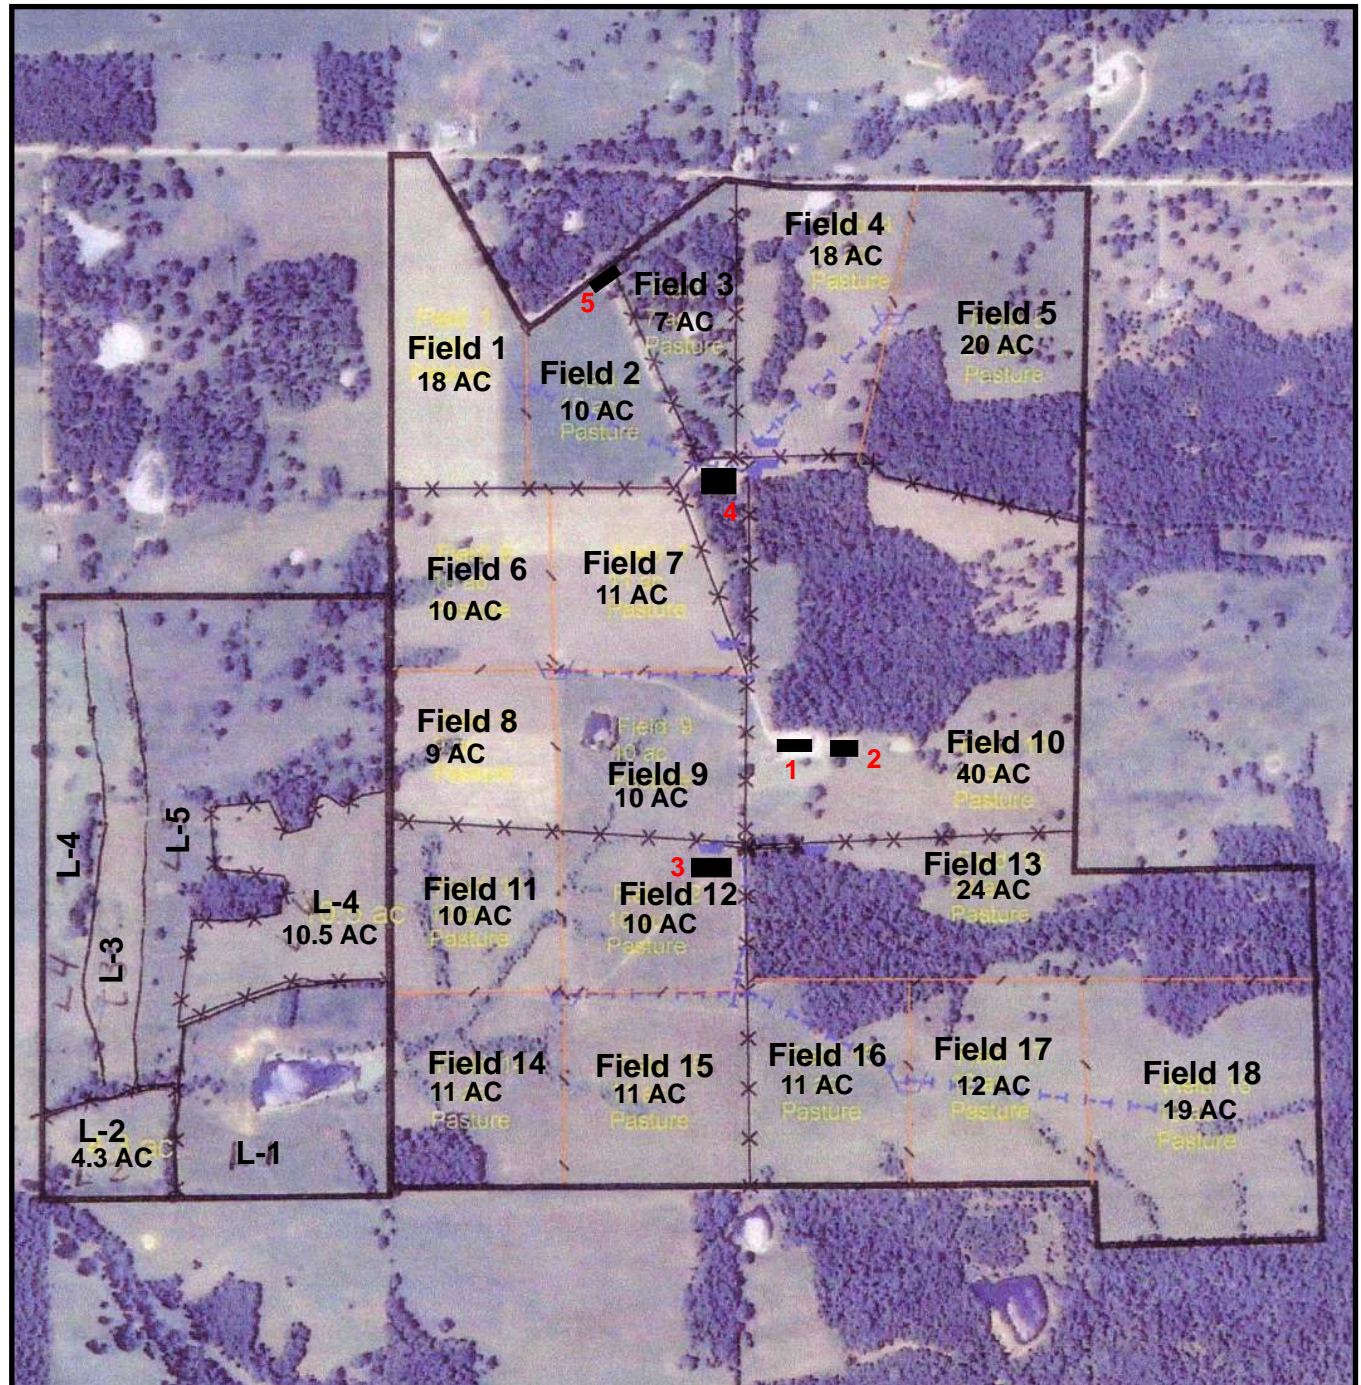

327 Acre Farm
 11062 Oak Tree Drive
 Mtn. Grove, MO

Legend

- 1 - Home
- 2 - Shop
- 3 - Barn & Working Pens
- 4 - Working Pens
- 5 - Farm Entrance

MLS 1200861

Real Estate & Auction Services

Hoover Case

417-859-3204 Office

417-844-6020 Cell

www.caserealestatecompany.com

Neither The Case Company nor property owner guarantees absolute accuracy of supplied information. All measurements are approximate.